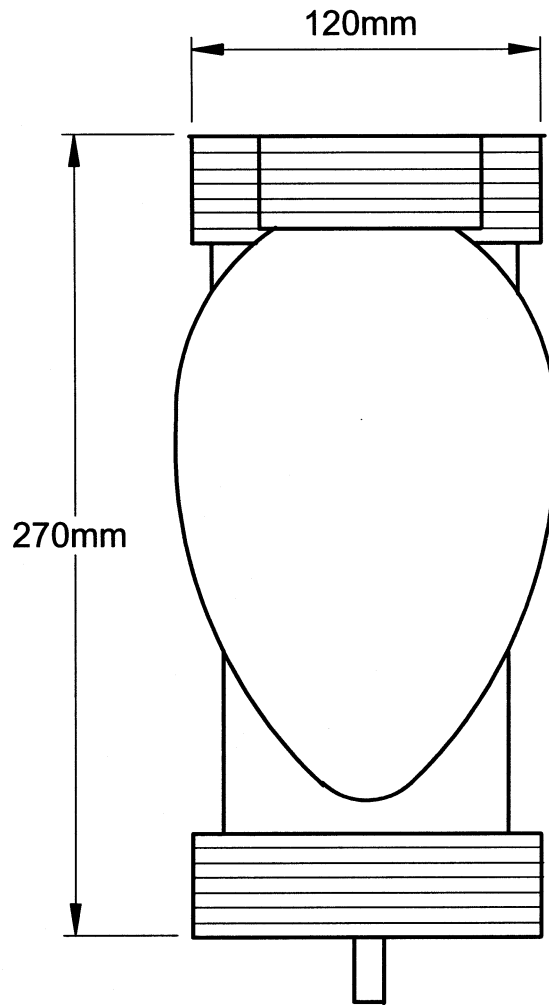

SIDE ELEVATION

FRONT ELEVATION

- Power Supply - 12V AC
- Power Consumption - 5 watts
- Construction - Stainless Steel and Copper
- Cabling - Standard Length 3 meters  
Alternative lengths available  
on request.