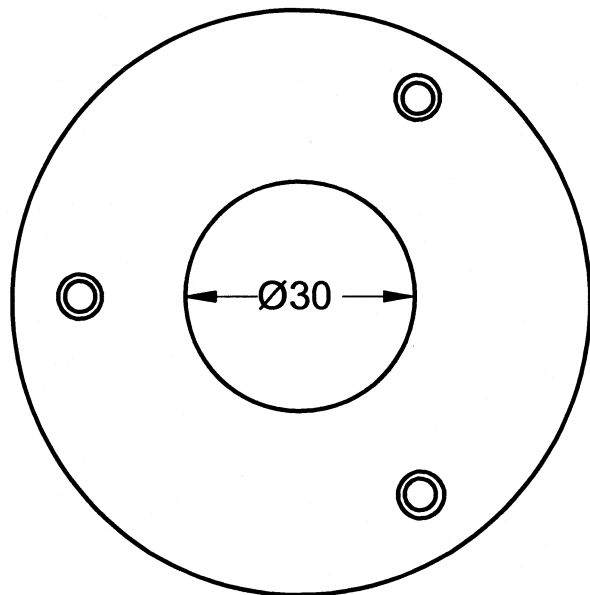

SIDE VIEW

FRONT VIEW

3 fixing holes 5mm dia on 60mm PCD

Power Supply -

12V AC

Power Consumption -

2 watts

Construction -

Stainless Steel Grade 316

Cabling -

Standard Length 1.2 meters

Alternative lengths available
on request.

SIENA

www.vivacelighting.com